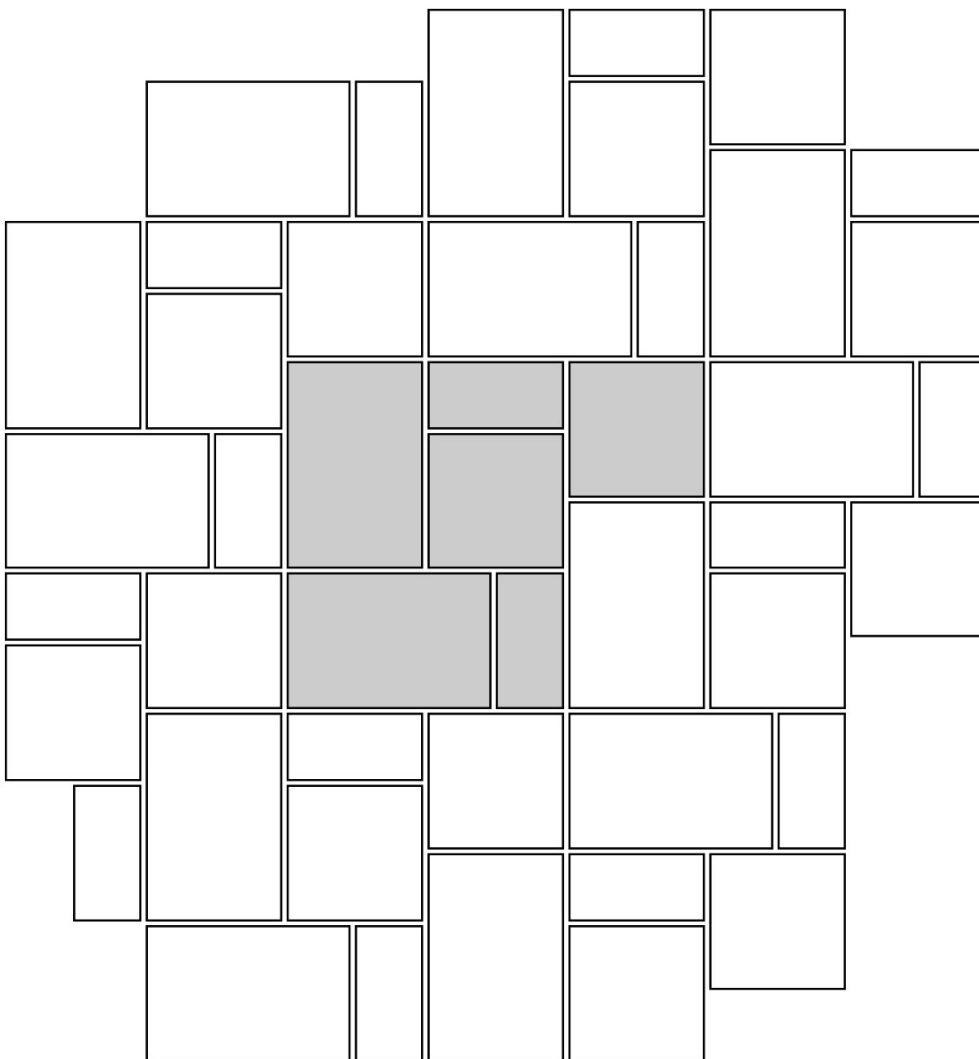

# TILE STUDIO

## 3 Size Mix

Tile Size	30 x 60	60 x 60	60 x 90
Percentage	16.66%	33.33%	50.00%