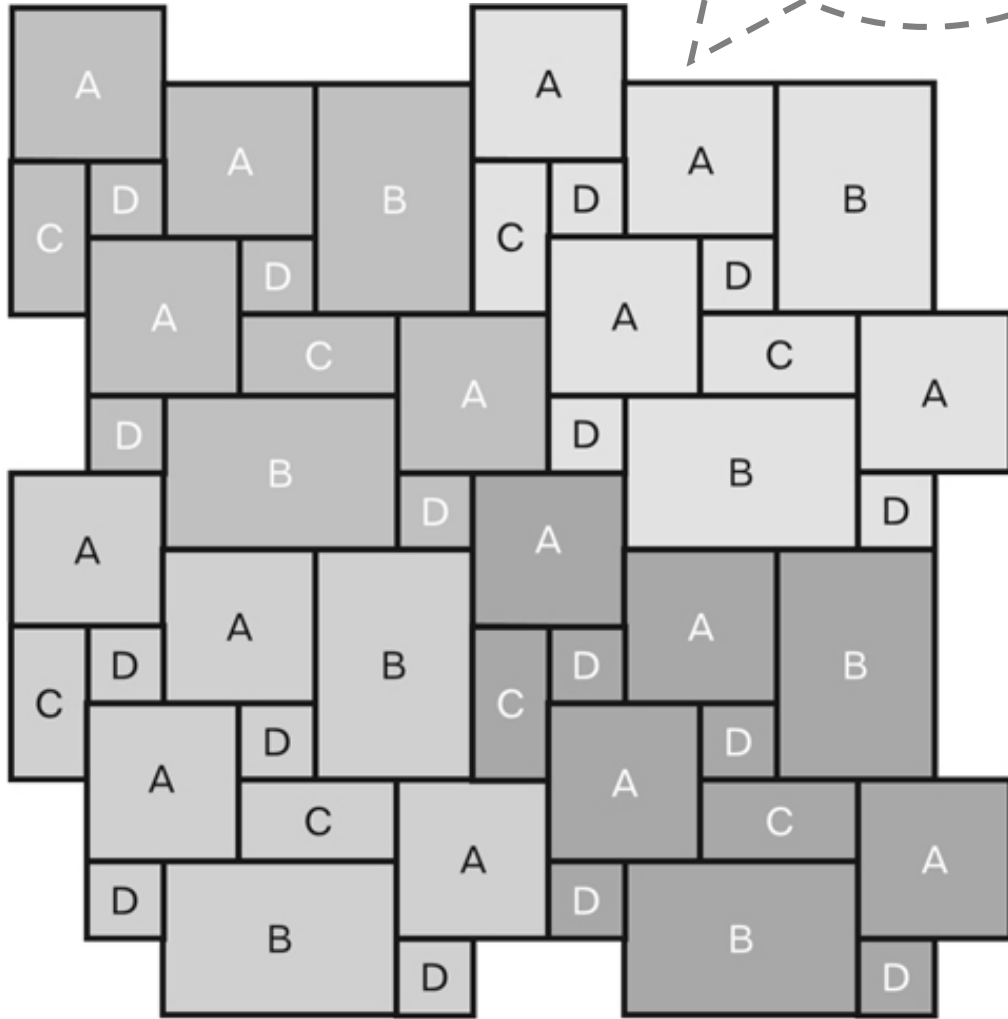

# TILE STUDIO

Tile Size	20 x 20	20 x 40	40 x 40	40 x 60
Percentage	11.11%	11.11%	44.44%	33.33%

For more information or further assistance  
 Visit: [Tile-Studio.co.uk](http://Tile-Studio.co.uk)  
 Or Call: 01295 255054