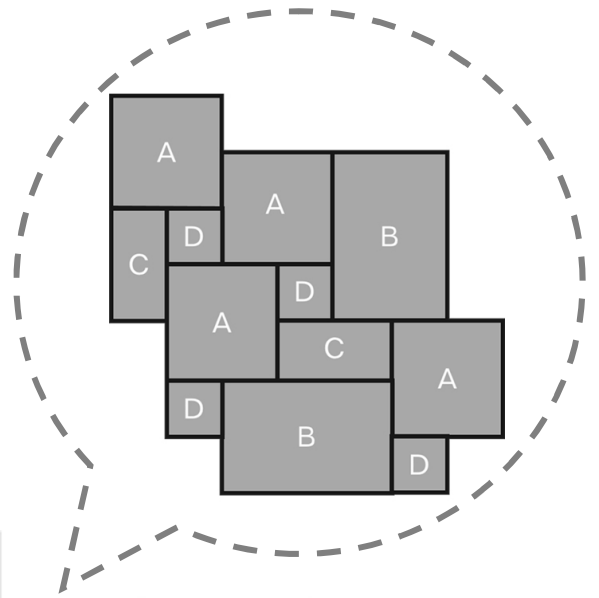

# TILE STUDIO

Tile Size	20 x 20	20 x 40	40 x 40	40 x 60
Percentage	11.11%	11.11%	44.44%	33.33%

For more information or further assistance  
 Visit: [Tile-Studio.co.uk](http://Tile-Studio.co.uk)  
 Or Call: 01295 255054